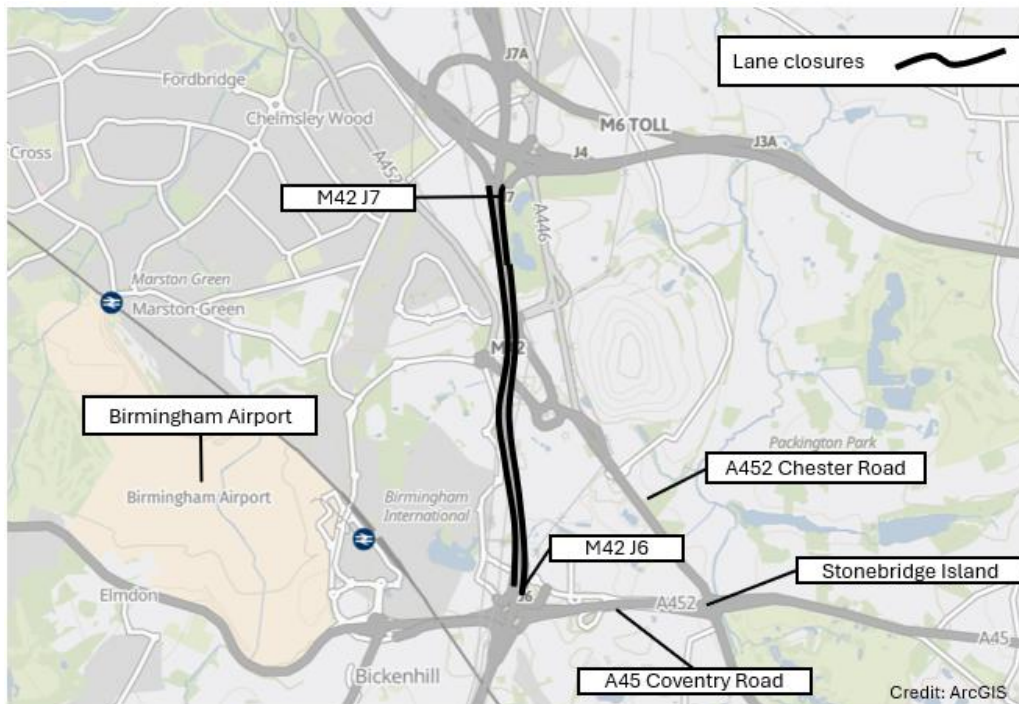

Where we will be working

During the M42 junction 6 to 7 weeknight lane closures (*lane 2 and 3 in both directions*), lane 1 will remain unaffected and fully operational.

Please allow extra time for your journeys.

Please contact us if you'd like a free copy of this document in large print, Braille, audio or 'easy read' format. You can also contact us for help and information in a different language.

Holding us to account

If you are unhappy for any reason, you can make a complaint by contacting our HS2 Helpdesk team. For more information, visit: www.hs2.org.uk/how-to-complain

We have an independent Residents' and Construction Commissioner who helps settle disputes and monitors the way in which we manage and respond to complaints about construction.

For more information visit: www.hs2.org.uk/independent-commissioner