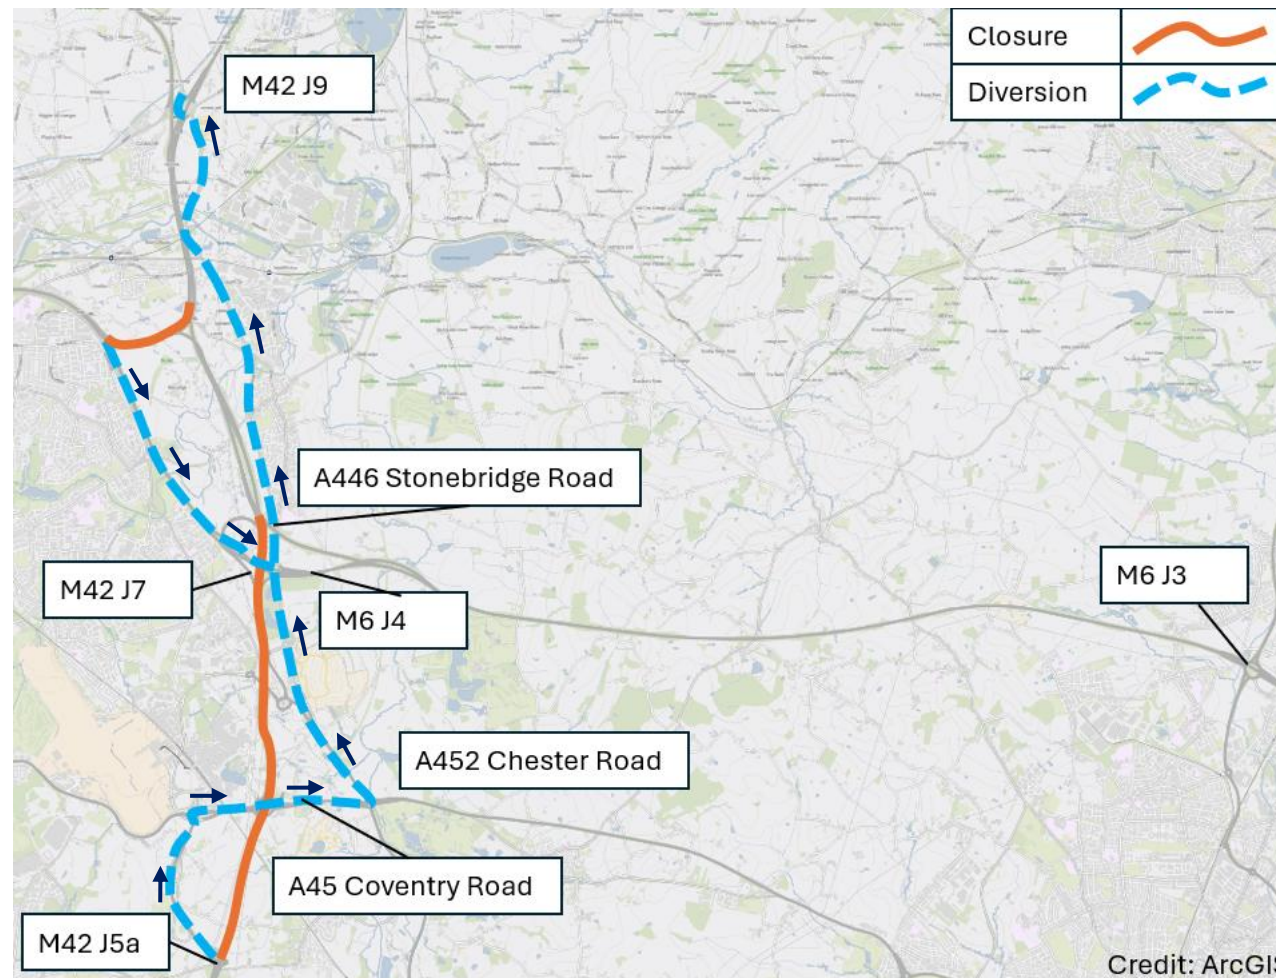

M42 northbound diversion route

During the full weekend closure between M42 J5a to 7 northbound road users should follow the fully signed diversion route and allow more time for journeys.

M42 southbound diversion route

During the full weekend closure between M42 J6 to 7 southbound road users should follow the fully signed diversion route and allow more time for journeys.