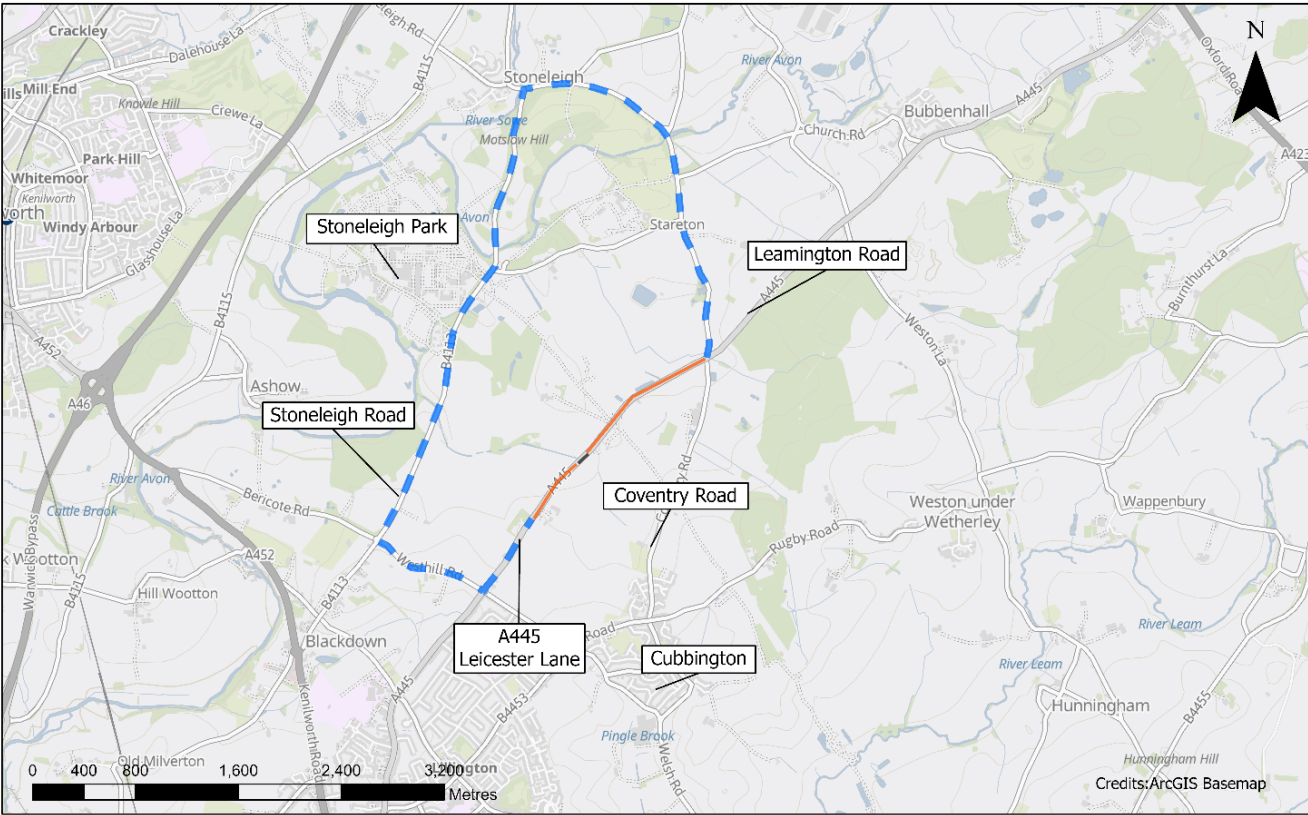

Where we will be working: Map showing temporary traffic lights line of works, and closure along A445 Leicester Lane.

- Closure
- Line of Works
- Diversion

Date: 10/06/2026
 Scale: 1:35,000
 INC000005041711 A445 Leicester Lane LK TR