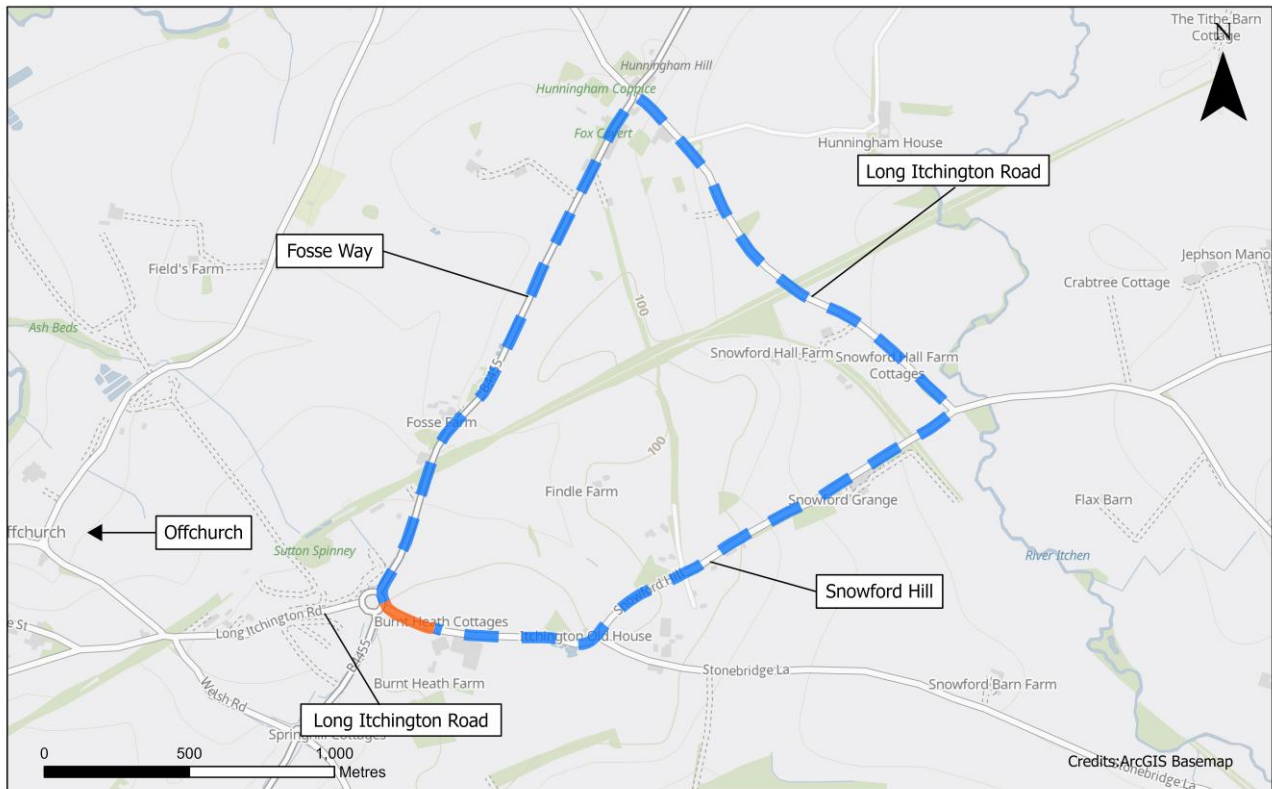

Notice of overnight road closure

Long Itchington Road, near Offchurch

HS2-BBV-26-2066

Location

Long Itchington Road, near Offchurch

Duration

On **Wednesday 27 May and Thursday 28 May 2026**, there will be overnight road closures on Long Itchington Road, from 8pm – 6am.

What we are doing

We are replacing the highway signage.

What to expect

Access for cyclists and pedestrians will be maintained. There will be some minor disruption to your journey times and a fully signed diversion route in place. Please see the map on page two.

**[www.hs2.org.uk/in-your-area/
in-your-area-map/](http://www.hs2.org.uk/in-your-area/in-your-area-map/)**

Where we will be working

Map showing location of road closure along Long Itchington Road with the sign diversion route.

- █ Closure
- █ Diversion

Date: 07/05/2026

Scale: 1:15,000

Long Itchington road closure-sign replacement INC000005023339 LK BO

Please contact us if you'd like a free copy of this document in large print, Braille, audio or 'easy read' format. You can also contact us for help and information in a different language.