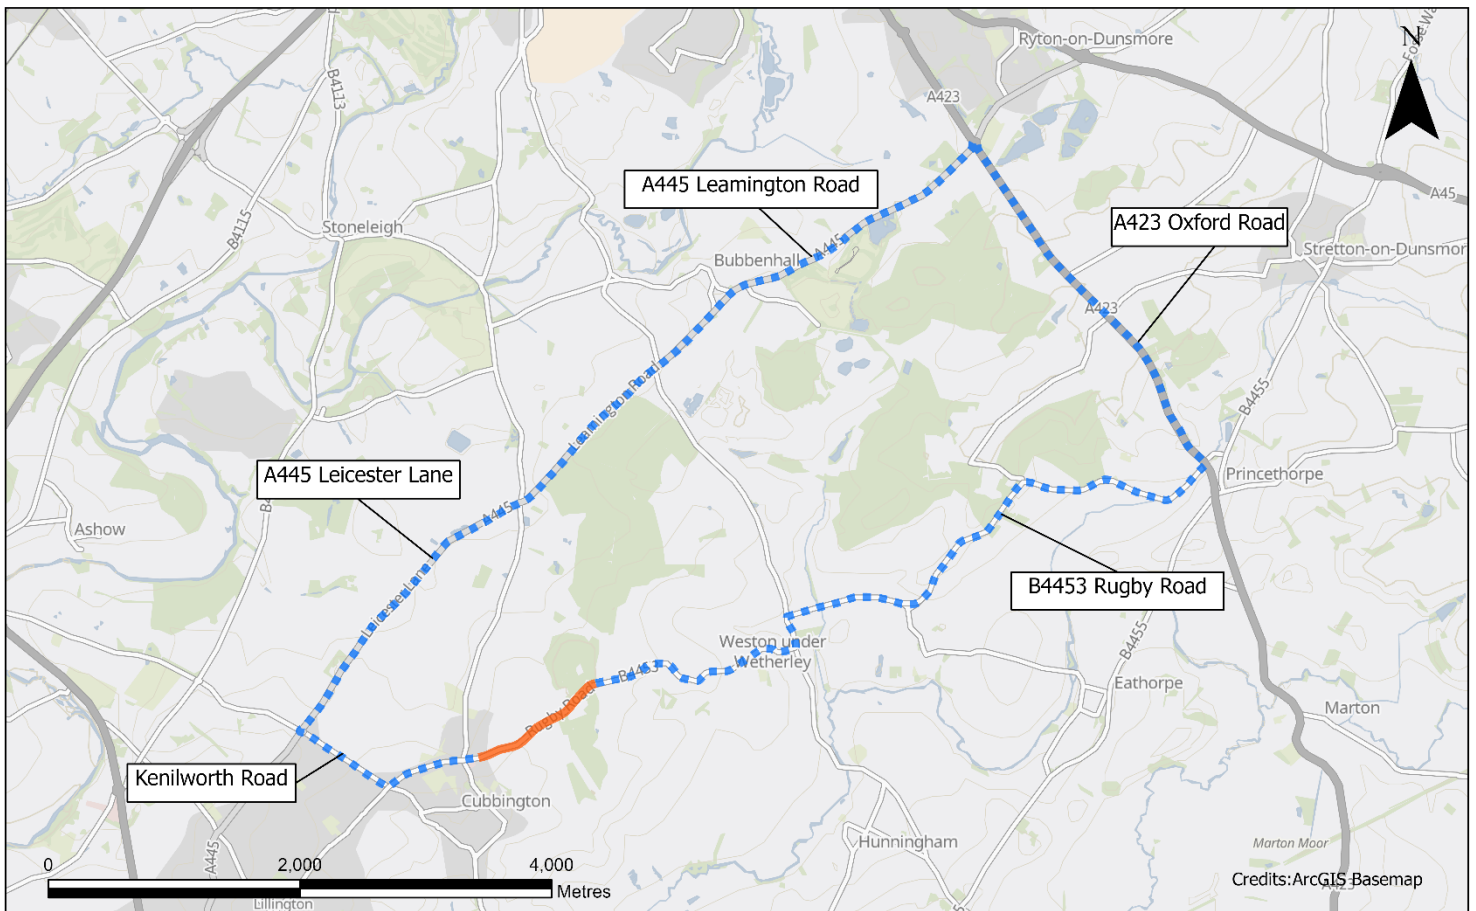

Additional information

Please note that access to Metcalfe Timbers will be from the Cubbington side of the closure.

Where we will be working

Map showing the road closure on RB4453 Rugby Road and the fully signed diversion route.

- Closure
- - - Diversion

Date: 08/04/2026

Scale: 1:40,000

Closure Rugby Road INC000004973704 LK BO

We would like to invite you to a drop-in event for an update on the Rugby Road closures

High Speed Two (HS2) is the new high speed railway for Britain. We will be holding an informal drop-in event at the Cubbington Village Hall, where you can come and chat to the team about upcoming works. You can also find out more information on future road closures for Rugby Road.