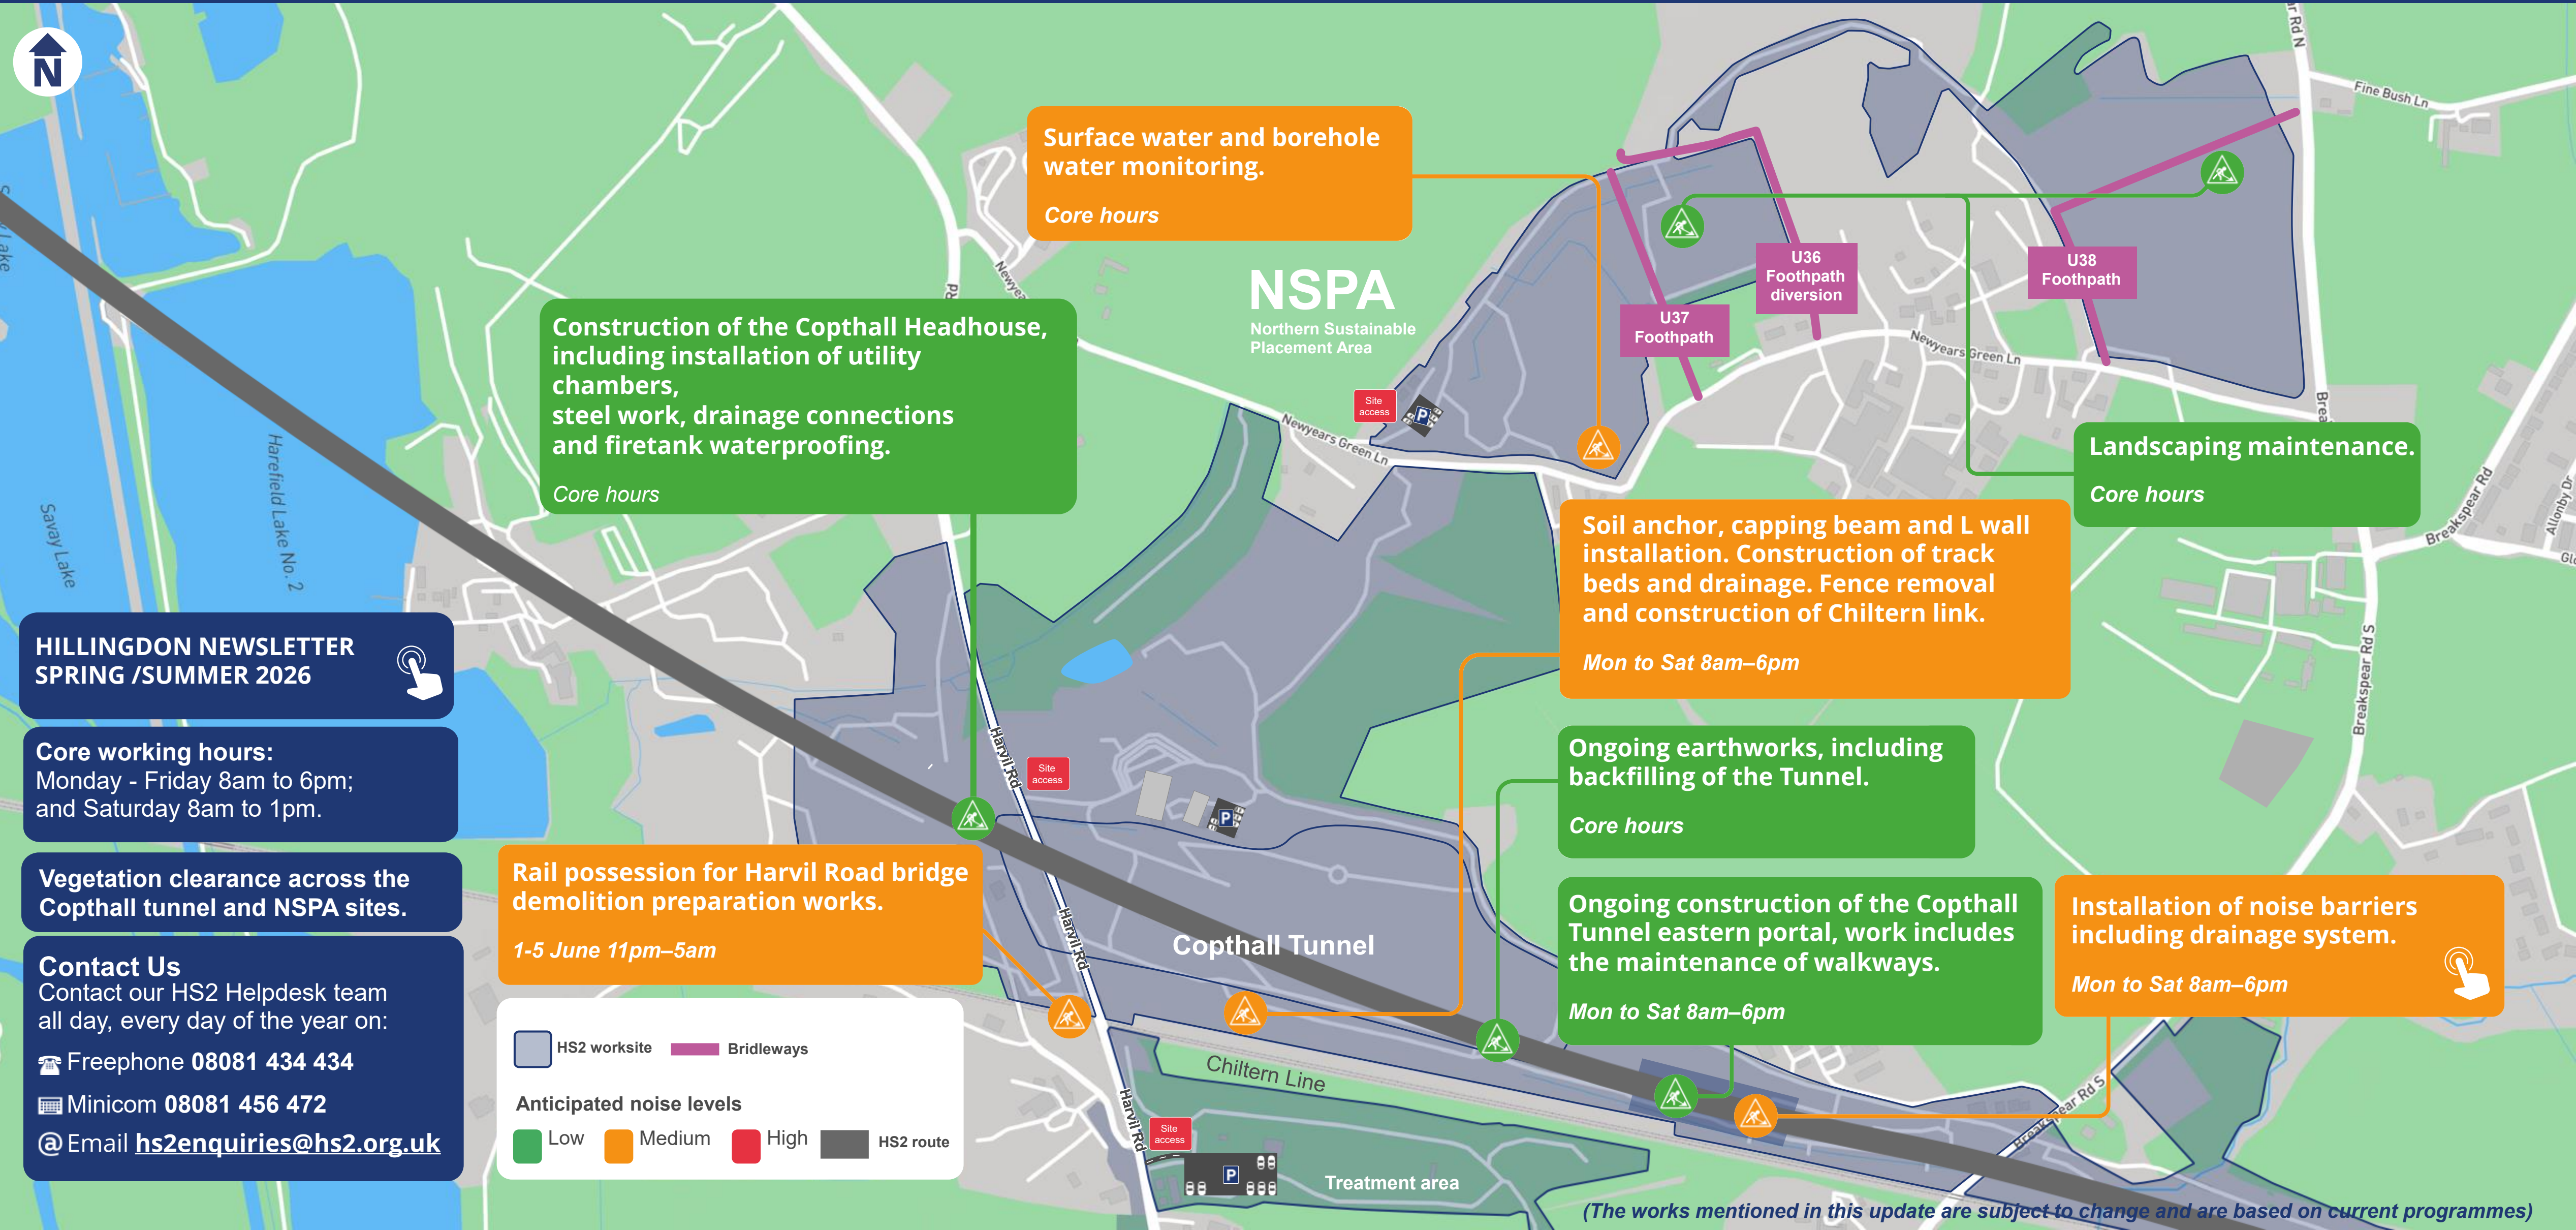

Copthall Tunnel and Northern Sustainable Placement Area works

Main site activities during the week commencing 1 June 2026

HILLINGDON NEWSLETTER SPRING /SUMMER 2026

Core working hours:
Monday - Friday 8am to 6pm;
and Saturday 8am to 1pm.

Legend:

- HS2 worksite
- Bridleways

Anticipated noise levels:

- Low
- Medium
- High
- HS2 route

(The works mentioned in this update are subject to change and are based on current programmes)